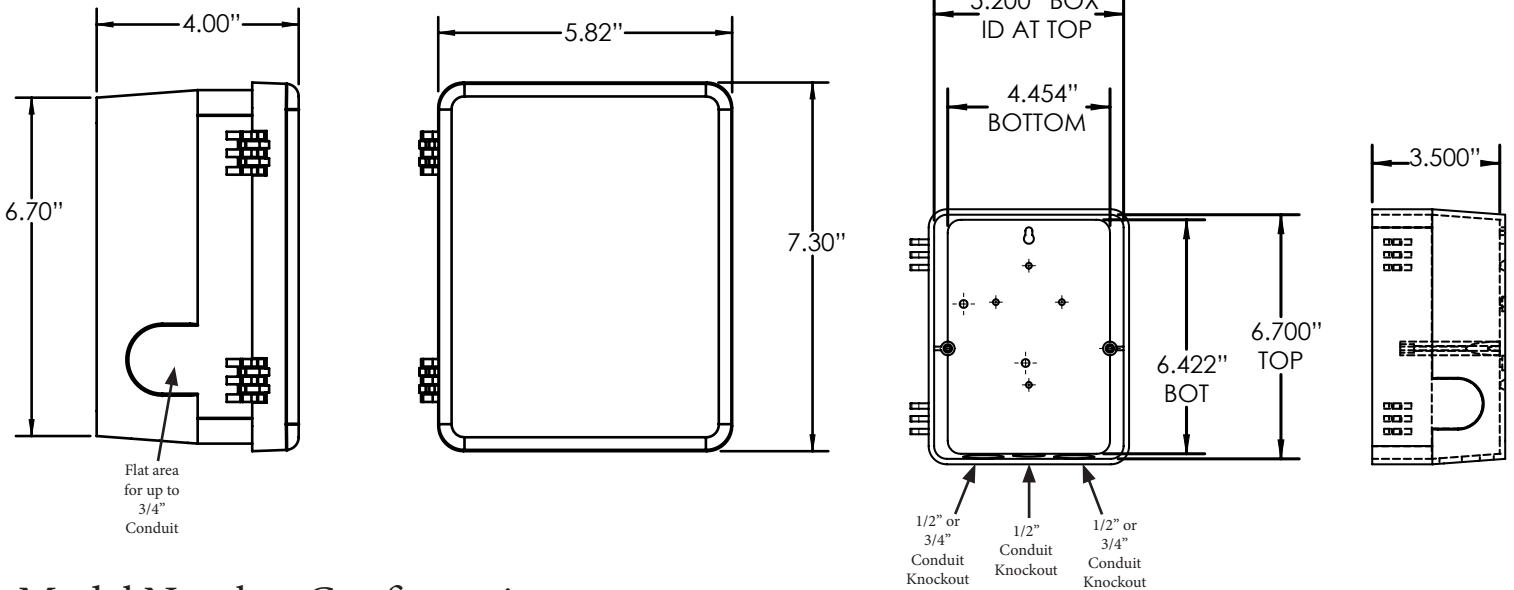

Dimensions

(Diagrams are not to scale)

Model Number Configuration

HDE - 00 - 02 / _____ - _____

Box Color (Base) Options (Multiple options allowed)

01 - Gray
 2S - Black

Cover/Lid Color

01 - Gray
 02 - Black
 04 - Clear